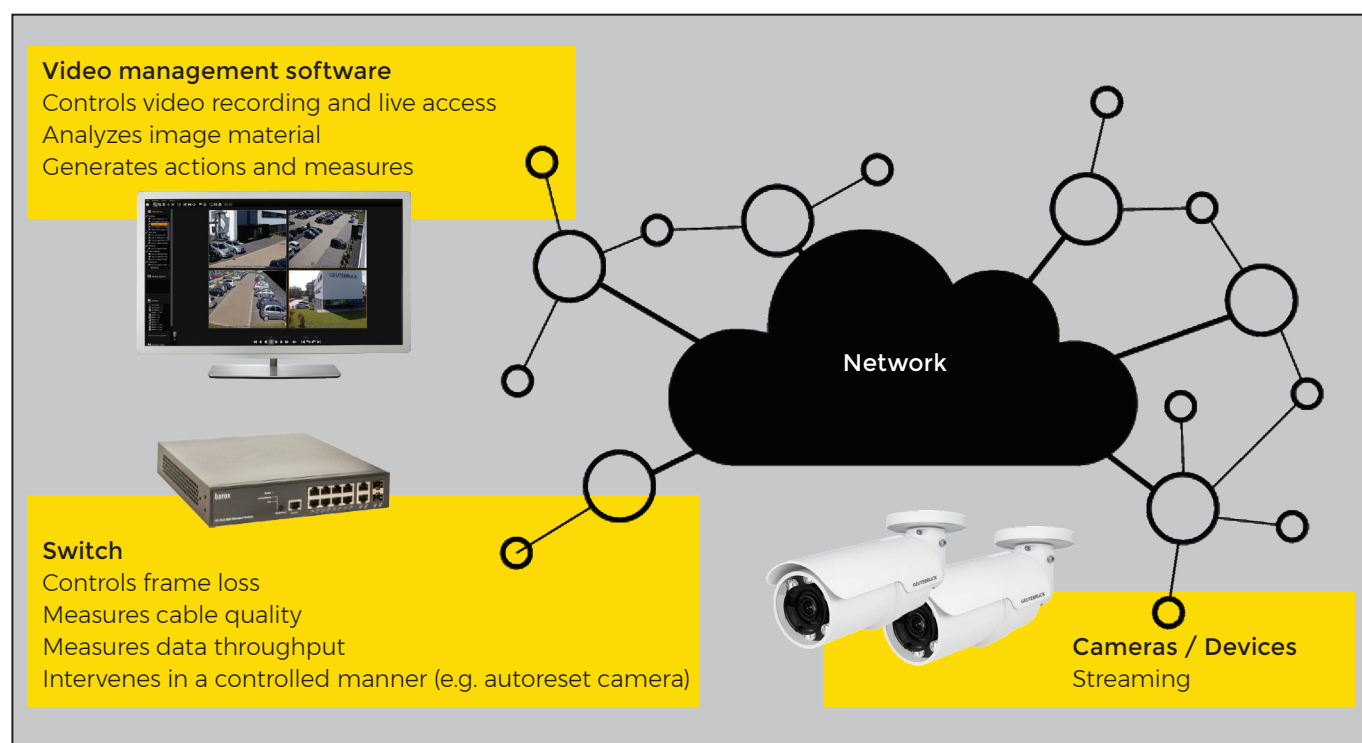

## Powerful backplane for uninterrupted video transmission

Highest performance for smooth monitoring

- The switches have extra high backplane performance, which ensures smooth video transmission even when the port is fully occupied.
- Jumbo frames are supported with up to 9600 bytes at 100 MBit to enable optimum data transmission.

## Active security features

Protection against unauthorized access and cyber threats

- Private authentication keys allow access to switch management only by authorized PCs and servers.
- Additional cybersecurity functions such as IP address detection, MAC locking, ACL lists, TACACS+, RADIUS server compatibility and multi-user control strengthen the security of the network.

## Integration in Geutebrück VMS

Seamless integration for extended functionality

- The switch is actively integrated into the Geutebrück Video Management System (VMS).
- Direct connection of the switch management and the Distributed Management System (DMS) enable efficient collaboration with the VMS.

## Geutebrück – 360° Network Monitoring

Security in perfection - Geutebrück & barox - The invisible guardians of your critical environment.