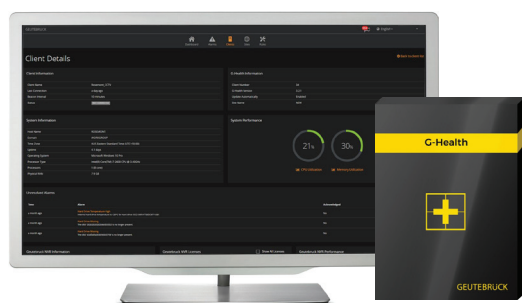

### barox:

- High-performance Ethernet switches for video surveillance and network security.
- Specializes in reliable PoE and data transmission solutions for demanding security applications.
- Offers robust and durable products that meet the specific requirements of surveillance systems.
- Focused on providing innovative solutions that enable smooth integration and scalability.
- Ensures that security systems function optimally through a reliable and powerful network infrastructure.

## Geutebrück – 360° Security

**G-Core** manages video images and forms the basis for a customizable complete solution. The system can be used as a stand-alone system or expanded to form a large unit by adding several G-Core systems. As an open platform, G-Core offers numerous integrations with third-party systems. The integration of neural networks allows image data to be analyzed using artificial intelligence. G-Core is characterized by simple handling and intuitive operability. Rights for user groups and locations can be adjusted to protect sensitive data from unauthorized access. The blurring of image areas protects employees. Image and video data is stored in tamper-proof Geutebrück format, which can also be used as evidence in court. Quick retrieval of the database makes searching for video images from multiple sources efficient.

The **G-SIM** management software is the ideal supplement for managing and operating your G-Core systems. Maintain an overview of complex units, whether on site or in globally distributed G-SIM installations.

All information from your Geutebrück system and all third-party systems connected via interfaces is bundled together, making it easier for you to manage your data.

**G-Health** works proactively and prevents your systems from failing by permanently monitoring their functions.