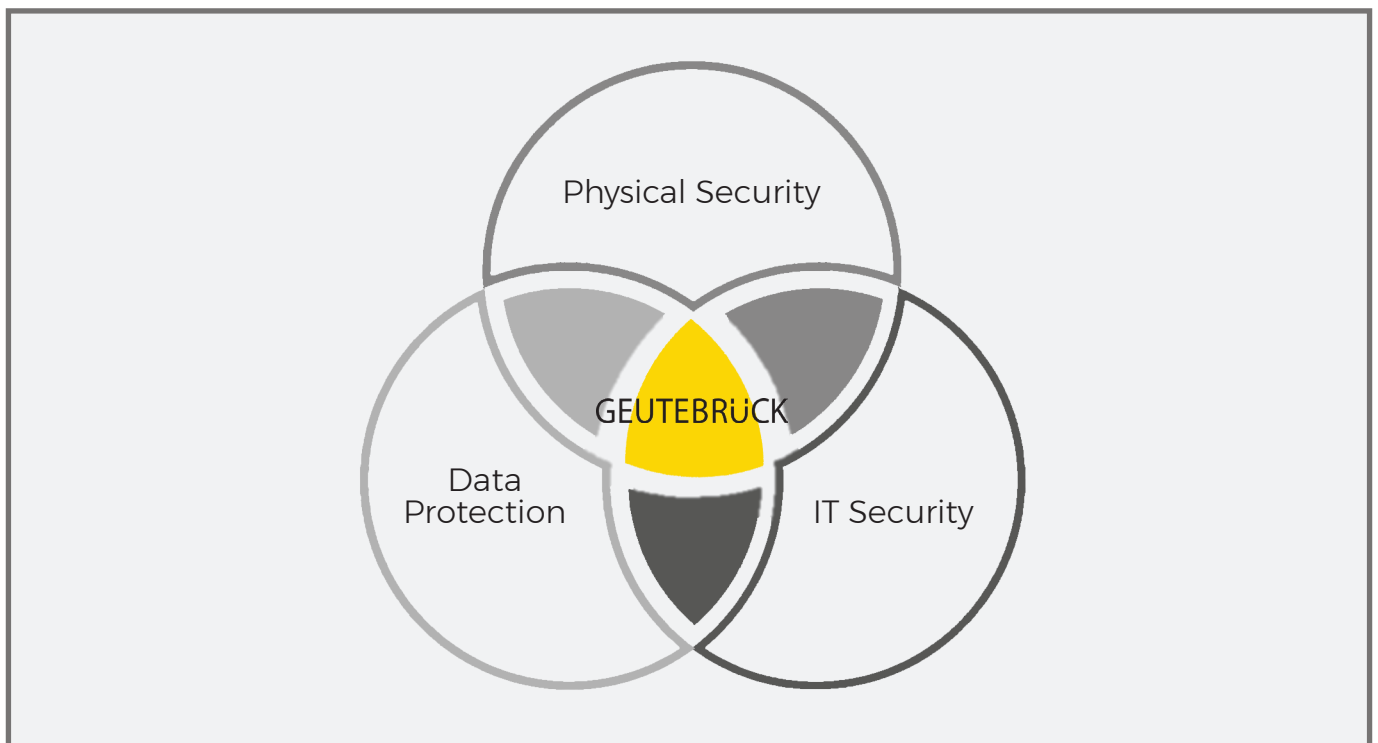

# GEUTEBRÜCK

Connect, simplify, create added value:  
**Our integration solutions in focus**

**Excellence together**

Switches and video management for critical environments

## Introduction

In today's digitized world, the reliable functionality of critical infrastructures (CRITIS) is of crucial importance.

Especially in security-relevant areas such as video surveillance, a stable and secure network infrastructure is essential.

When implementing Geutebrück technologies and integrating barox network switches, it is essential to consider the specific requirements and challenges associated with CRITIS.

This summary highlights the key factors and considerations for ensuring a robust and highly secure network infrastructure in conjunction with Geutebrück systems and barox network switches for video.

# CRITIS - Why barox?

Networks play a crucial role in critical infrastructures as they connect the various components with each other and enable communication.

A network switch is a central element of any network infrastructure that controls data traffic within a local area network (LAN). In CRITIS environments, such as energy supply facilities, financial institutions, transportation systems or healthcare, reliable networks are critical to normal operations.