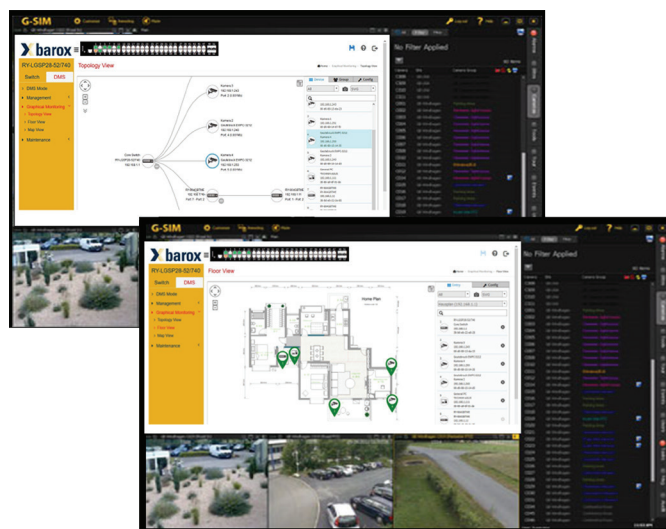

barox solutions include:

- **Active camera surveillance:**
  barox offers state-of-the-art technologies for efficient and reliable camera surveillance. The products enable precise control and monitoring of security cameras in real time.
- **Active PoE monitoring:**
  Power over Ethernet (PoE) monitoring from barox not only ensures your devices are powered, but also enables active monitoring to ensure all PoE devices are working optimally.
- **PoE power management:**
  barox attaches great importance to efficient power management of PoE devices. Our solutions offer precise control and monitoring of PoE power to ensure smooth operation.
- **Active monitoring of the video network:**
  barox offers advanced technologies for active monitoring of your video network. This ensures reliable and interference-free transmission of video data, which is particularly important in safety-critical environments.

barox & Geutebrück stand for innovative security solutions that meet the highest standards in terms of performance, reliability and security. With our expertise, we offer you the certainty that your video security and transmission are in the best hands.

Powerful backplane for uninterrupted video transmission

Highest performance for smooth monitoring

- The switches have extra high backplane performance, which ensures smooth video transmission even when the port is fully occupied.
- Jumbo frames are supported with up to 9600 bytes at 100 MBit to enable optimum data transmission.

Active security features

Protection against unauthorized access and cyber threats

- Private authentication keys allow access to switch management only by authorized PCs and servers.
- Additional cybersecurity functions such as IP address detection, MAC locking, ACL lists, TACACS+, RADIUS server compatibility and multi-user control strengthen the security of the network.

Integration in Geutebrück VMS

Seamless integration for extended functionality

- The switch is actively integrated into the Geutebrück Video Management System (VMS).
- Direct connection of the switch management and the Distributed Management System (DMS) enable efficient collaboration with the VMS.